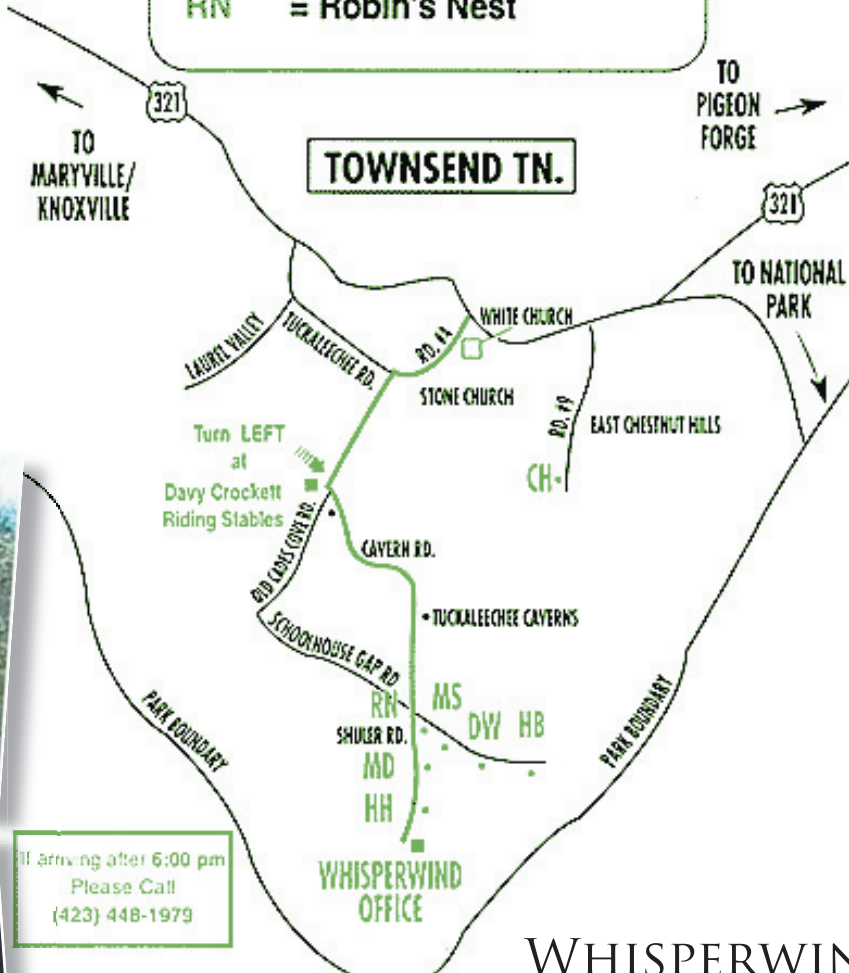

Directions:

From Highway 321, turn on Road #4 in Townsend, next to the white church.

Follow this road around to Old Cades Cove Road.

Turn left at the Davy Crockett Riding Stables onto Cavern Road.

This road will lead you past Tuckaleechee Caverns and up to Shuler Road past Schoolhouse Gap Road to our offices.

- MD = Mountain Dream
- DW = Dogwood Mountain Inn
- MS = Mountain Splendor
- HH = Honeymoon Haven
- CH = Chestnut Hill
- HB = Honeybear Cottage
- RN = Robin's Nest

!! arriving after 6:00 pm
Please Call
(423) 448-1979